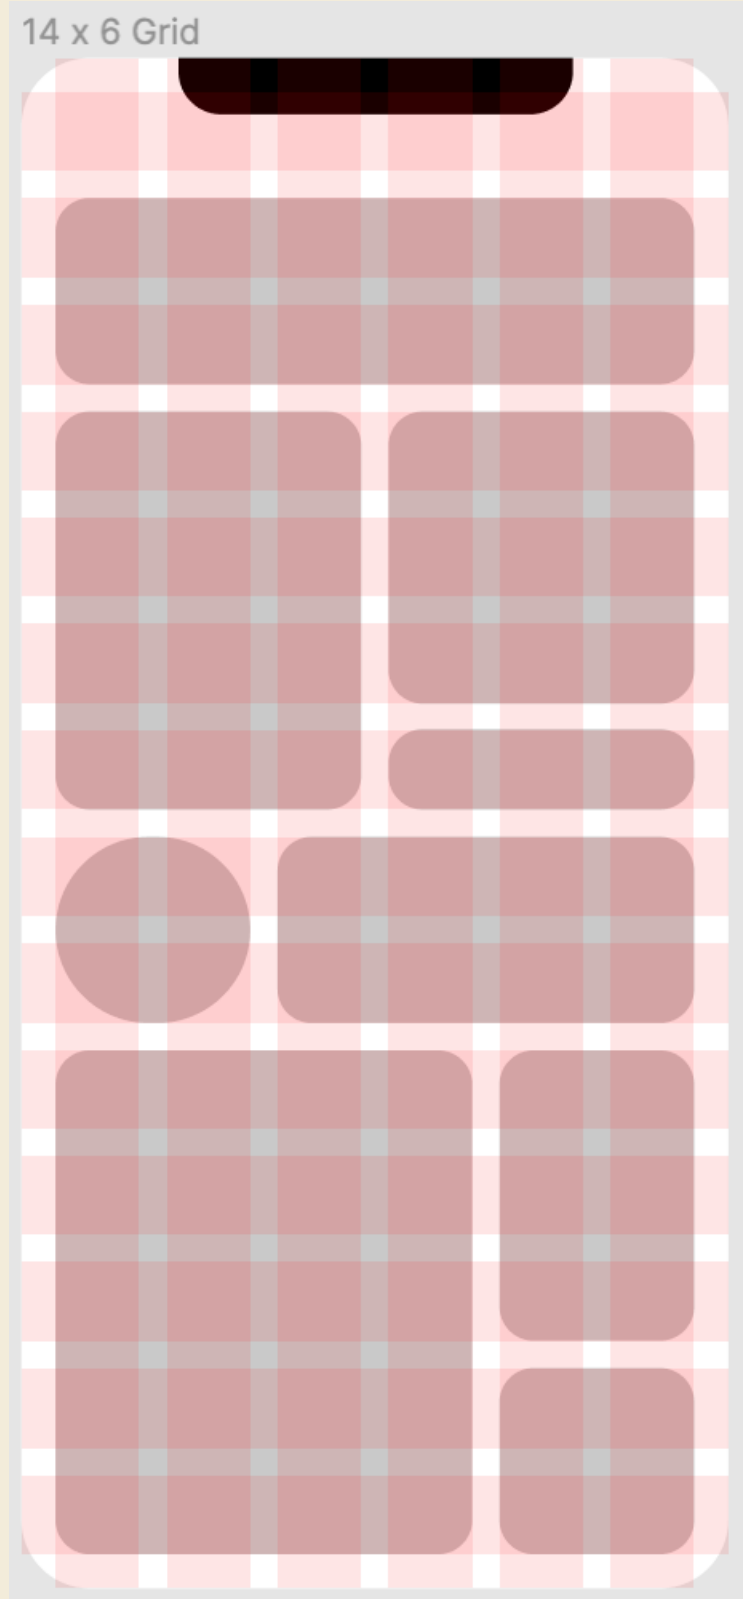

Layout & Grid